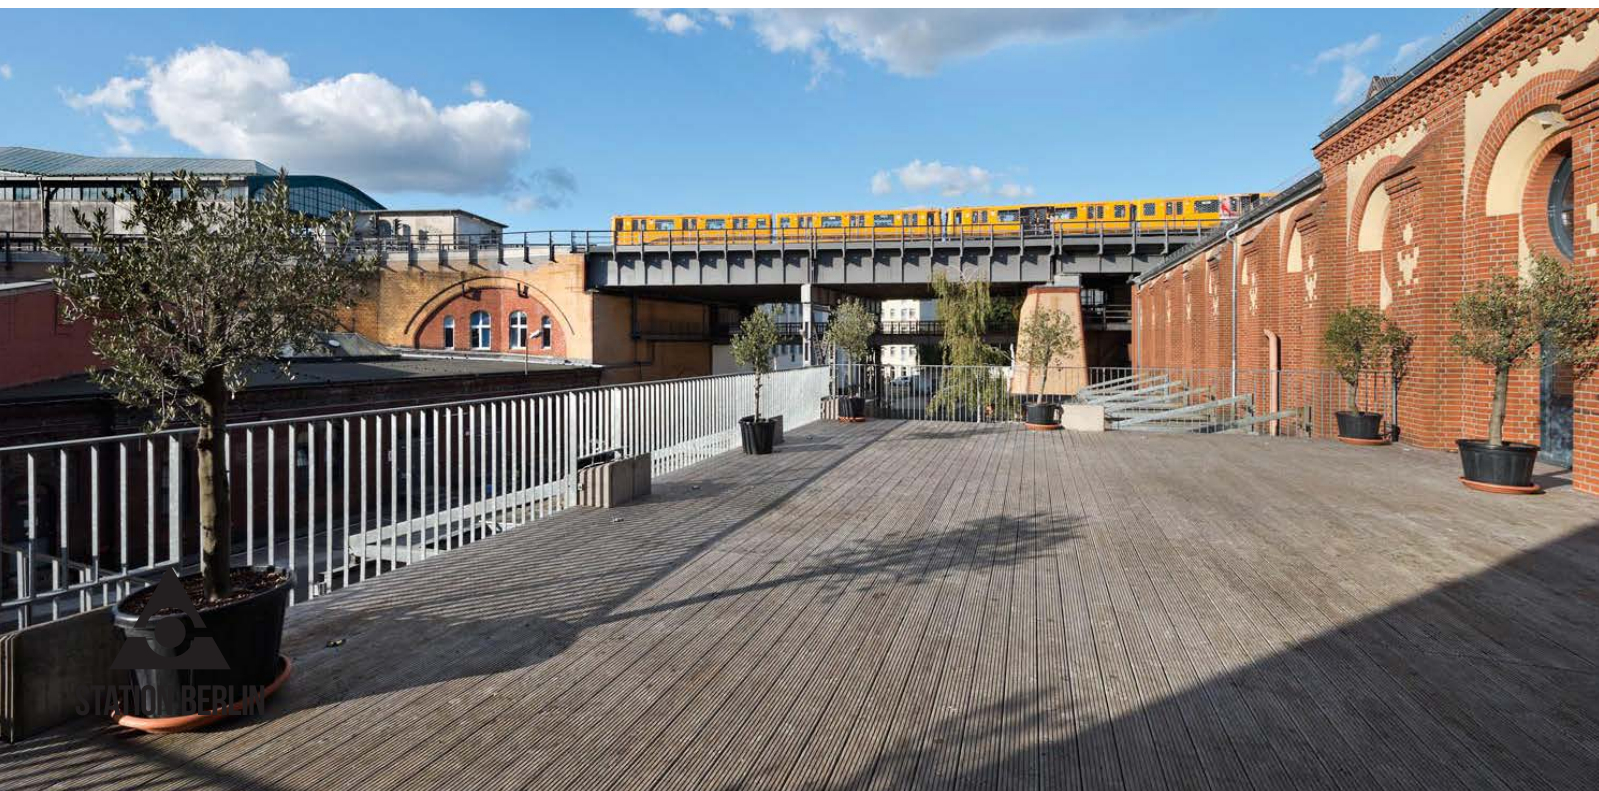

ROOF TERRACE

INFO

The impressive Terrace, with its gorgeous wooden floors, is already equipped with a gastronomic and technical infrastructure, and can be used in combination with the Symposium and/or with Hall 5.

It is leased separately, specifically during the period from the spring to the fall (closed during winter). Theatre configuration available upon request.