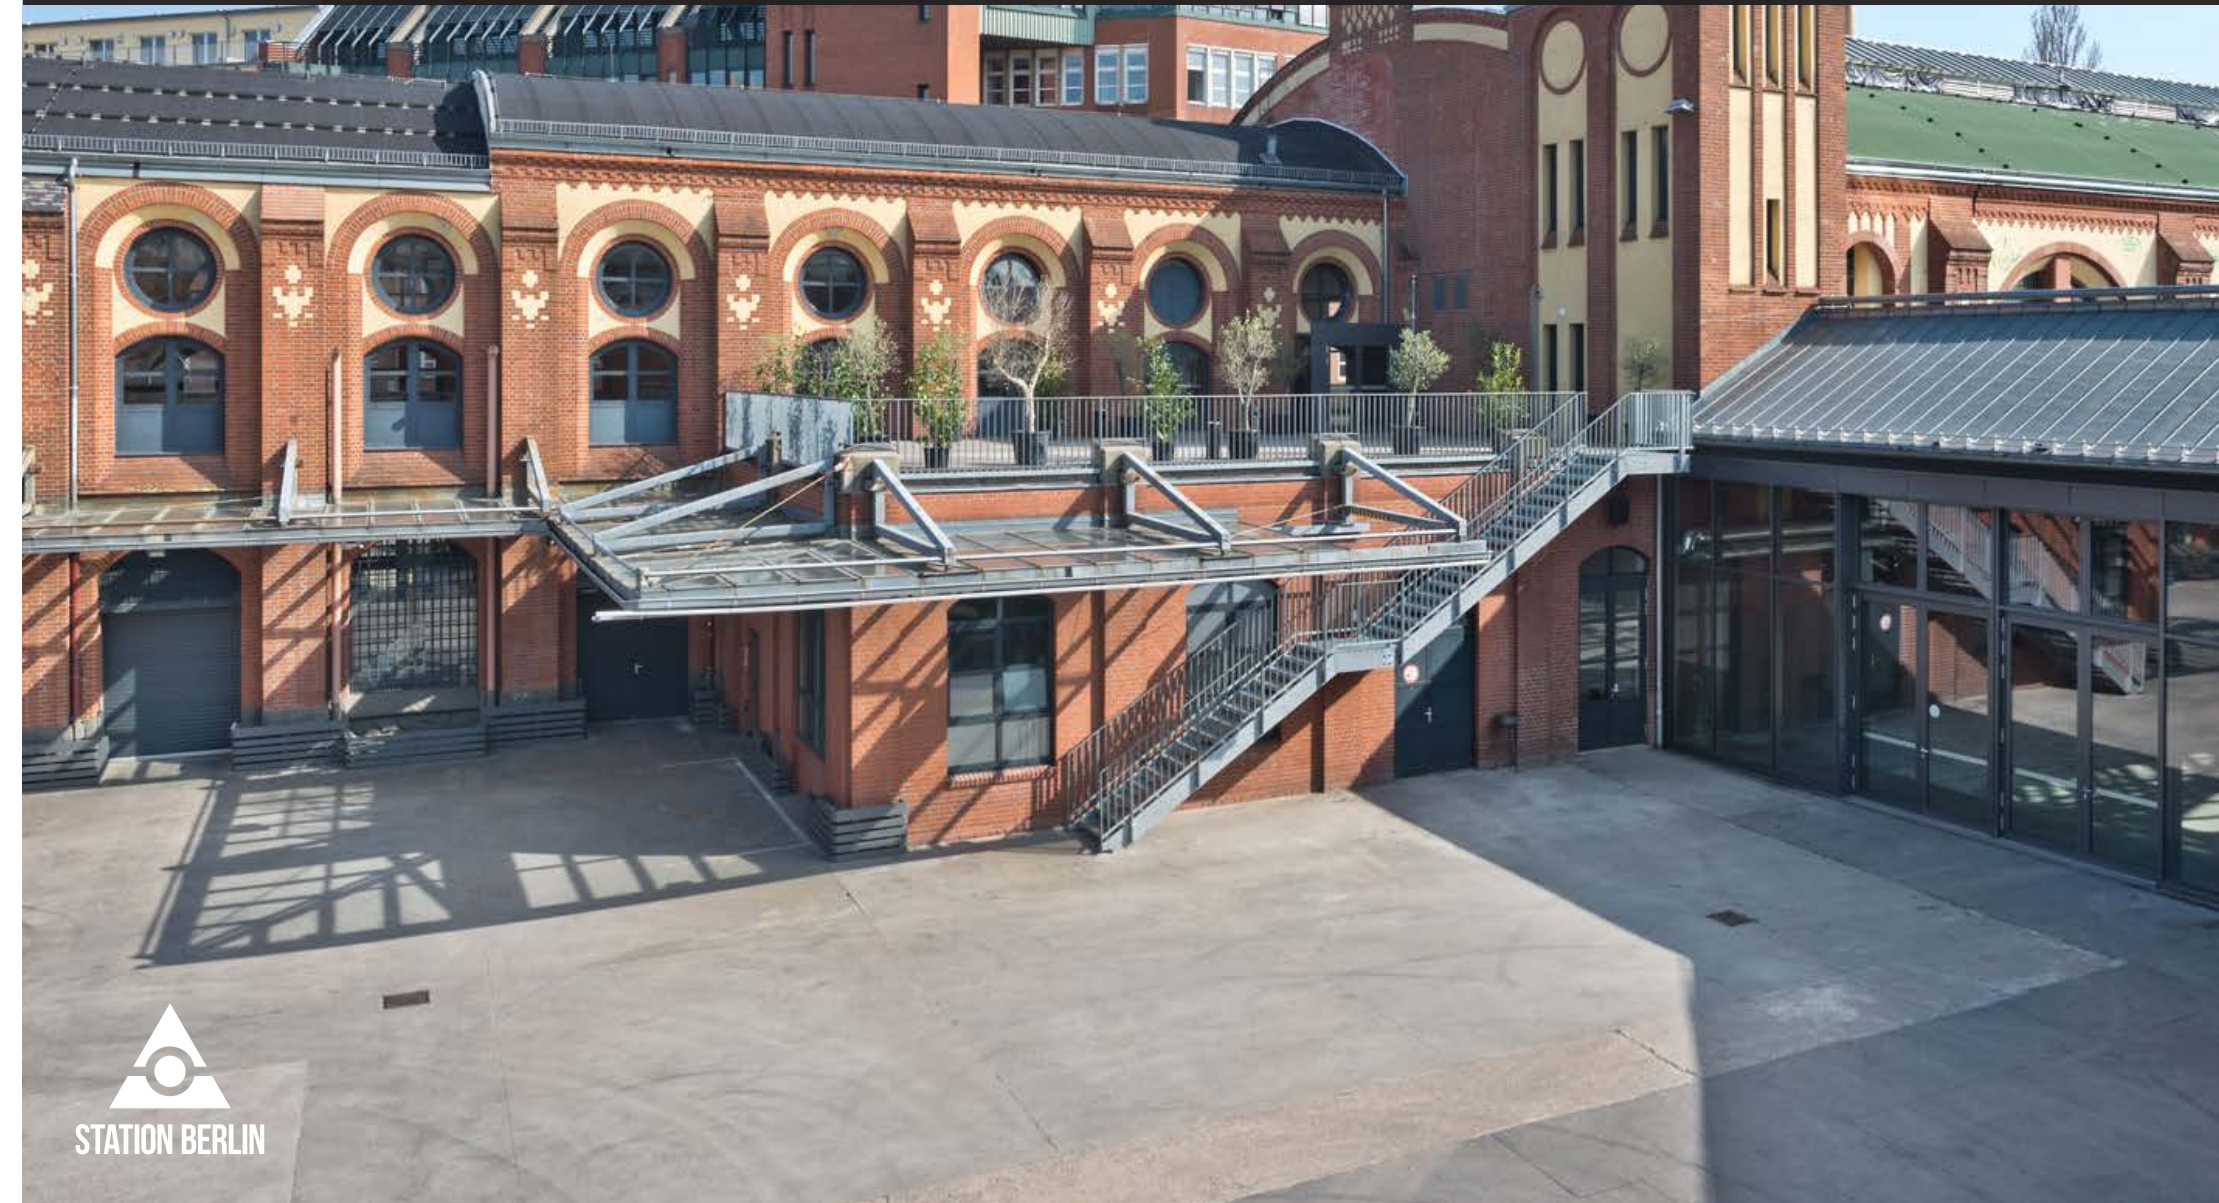

# ROOF TERRACE

STATION-BERLIN | EIGHT HALLS, 23.000 SQUARE METRES OF SPACE. INFINITE POSSIBILITIES.

# ROOF TERRACE