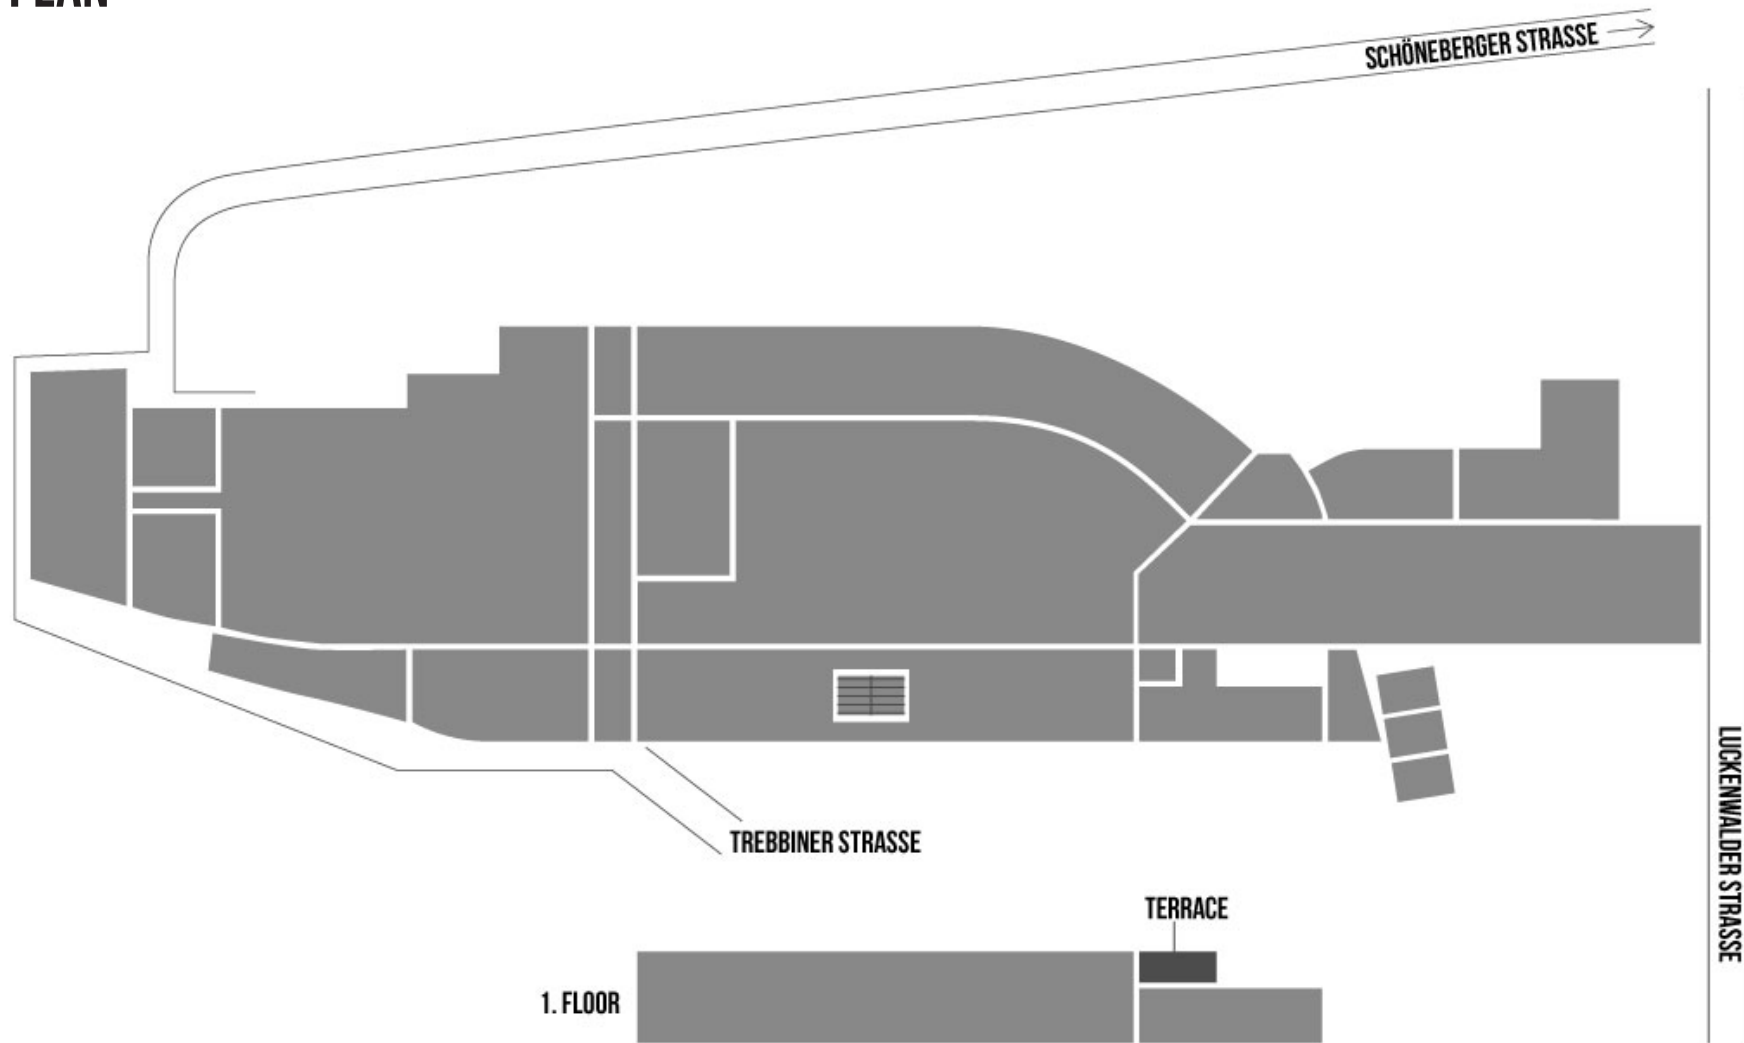

# ROOF TERRACE

STATION-BERLIN | EIGHT HALLS, 23.000 SQUARE METRES OF SPACE. INFINITE POSSIBILITIES.

# ROOF TERRACE

## GROUND PLAN